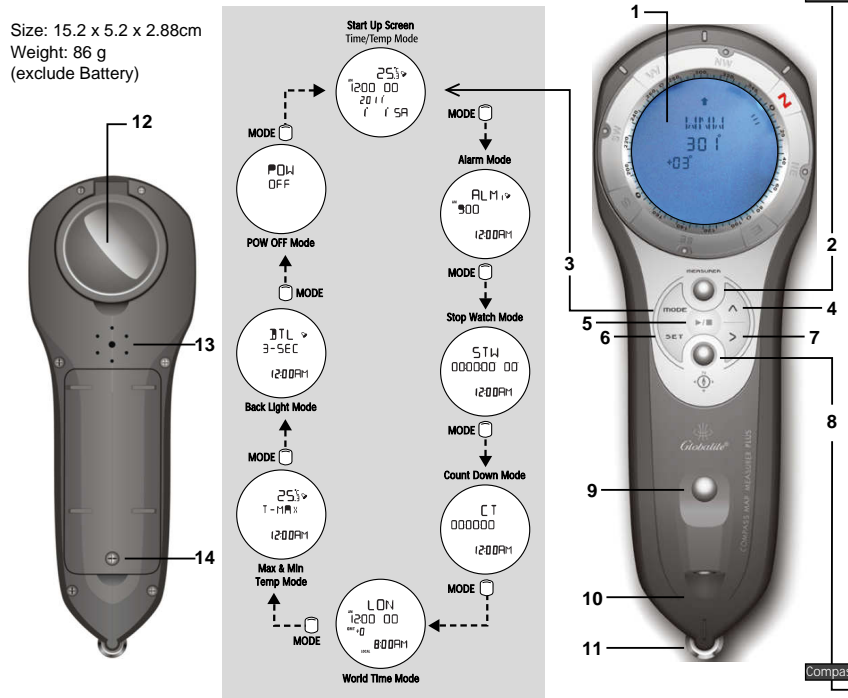

The Versatile Digital Compass & Digital Map Measurer is an incredibly well equipped navigation tool designed to help you locate and reach your destination in the shortest possible time.

The Versatile Digital Compass contains many exciting and innovative features and is specially designed to detect, record and rectify the discrepancy of measurements arising from magnetic interference.

Unlike other map measurers, the Digital Map Measurer can be used on any maps including both land and sea maps.
 - Standard units for **Representative Fraction**: km, miles and nautical miles.
 - Units for setting the **Linear Scales** by an actual distance: km, m, miles and feet (suitable for street maps)
 - The device can also measure actual distances in cm, mm, m, inches and feet in the Ruler Function.
 Precision of the measuring increment has been engineered down to 0.25mm / 0.01 inch.

Comprising handy features such as alarm and sport clock functionalities the Versatile Digital Compass & Digital Map Measurer can be used in the fields of education, sport activities, indoor office environments and for Chinese Feng Shui purposes. The Digital Compass & Digital Map Measurer is able to be used inside vehicles, boats and buildings.

PRODUCT OVERVIEW

Size: 15.2 x 5.2 x 2.88cm
 Weight: 86 g
 (exclude Battery)

- | | | |
|-----------------------------|-----------------------------|--------------------------------|
| 1. LCD | 6. SET SET | 11. MEASURING WHEEL |
| 2. MEASURE MEASURE | 7. (SELECT) | 12. MAGNIFIER |
| 3. MODE MODE | 8. COMPASS | 13. BUZZER |
| 4. (SELECT) | 9. TORCH / BACKLIGHT | 14. BATTERY COMPARTMENT (2XAA) |
| 5. START / STOP / ON | 10. REFERENCE LINE | 15. EXTERNAL PORT |