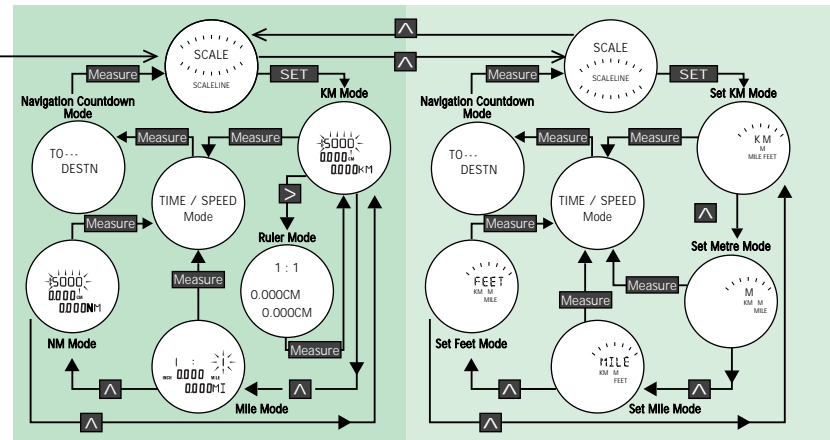

PRODUCT OVERVIEW

Size: 15.2 x 5.2 x 2.88cm
 Weight: 86 g
 (exclude Battery)

- | | | |
|-----------------------------|-----------------------------|--------------------------------|
| 1. LCD | 6. SET SET | 11. MEASURING WHEEL |
| 2. MEASURE MEASURE | 7. (SELECT) | 12. MAGNIFIER |
| 3. MODE MODE | 8. COMPASS | 13. BUZZER |
| 4. (SELECT) | 9. TORCH / BACKLIGHT | 14. BATTERY COMPARTMENT (2XAA) |
| 5. START / STOP / ON | 10. REFERENCE LINE | 15. EXTERNAL PORT |

The important functions are:

Digital Navigation Compass

- Declination Correction Mode
- Trip Time & Direction Mode
- Target Direction Search Hold Mode
- Path Finder Mode
- Interference Correction Mode

Digital Map Measurer

- Scale Mode
 [For standard map scales] (km, miles and nautical miles)
 - Ruler Function (cm, mm, m, inches and feet)
- Scale Line Mode
 [Suitable for street maps] (km, m, miles and feet)
- Time / Speed Mode
- Navigation Count Down Mode

Others

- Time / Temp
- Alarm (5 alarm times)
- Stop Watch (5 split time records)
- Count Down Timer (5 Settings)
- World Time (47 Time Zones with Winter / Summer-day light saving)
- 24 Hours Max & Min Temp Display
- Back Light Time Setting (3 seconds - 15 minutes)
- Power Off Setting
- Torch / Backlight
- Magnifier