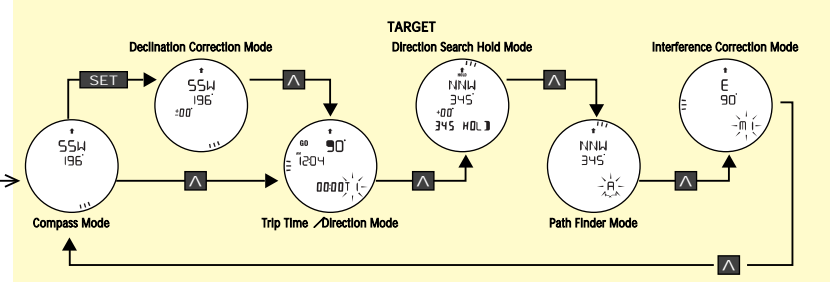

PRODUCT OVERVIEW

Size: 15.2 x 5.2 x 2.88cm
 Weight: 86 g
 (exclude Battery)

- | | | |
|-----------------------------|-----------------------------|--------------------------------|
| 1. LCD | 6. SET SET | 11. MEASURING WHEEL |
| 2. MEASURE MEASURE | 7. (SELECT) | 12. MAGNIFIER |
| 3. MODE MODE | 8. COMPASS | 13. BUZZER |
| 4. (SELECT) | 9. TORCH / BACKLIGHT | 14. BATTERY COMPARTMENT (2XAA) |
| 5. START / STOP / ON | 10. REFERENCE LINE | 15. EXTERNAL PORT |

The important functions are:

Digital Navigation Compass

- Declination Correction Mode
- Trip Time & Direction Mode
- Target Direction Search Hold Mode
- Path Finder Mode
- Interference Correction Mode

Digital Map Measurer

- Scale Mode
 [For standard map scales] (km, miles and nautical miles)
 - Ruler Function (cm, mm, m, inches and feet)
- Scale Line Mode
 [Suitable for street maps] (km, m, miles and feet)
- Time / Speed Mode
- Navigation Count Down Mode

Others

- Time / Temp
- Alarm (5 alarm times)
- Stop Watch (5 split time records)
- Count Down Timer (5 Settings)
- World Time (47 Time Zones with Winter / Summer-day light saving)
- 24 Hours Max & Min Temp Display
- Back Light Time Setting (3 seconds - 15 minutes)
- Power Off Setting
- Torch / Backlight
- Magnifier