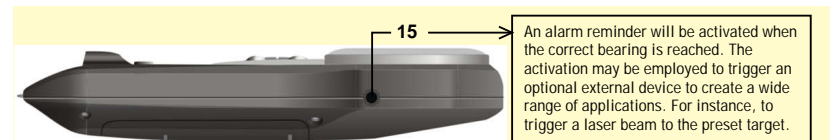

Please read the instructions to get the most out of your purchase and keep this handy for future reference.

Digital Compass (Page) Digital Map Measurer (Page) Others (Page)